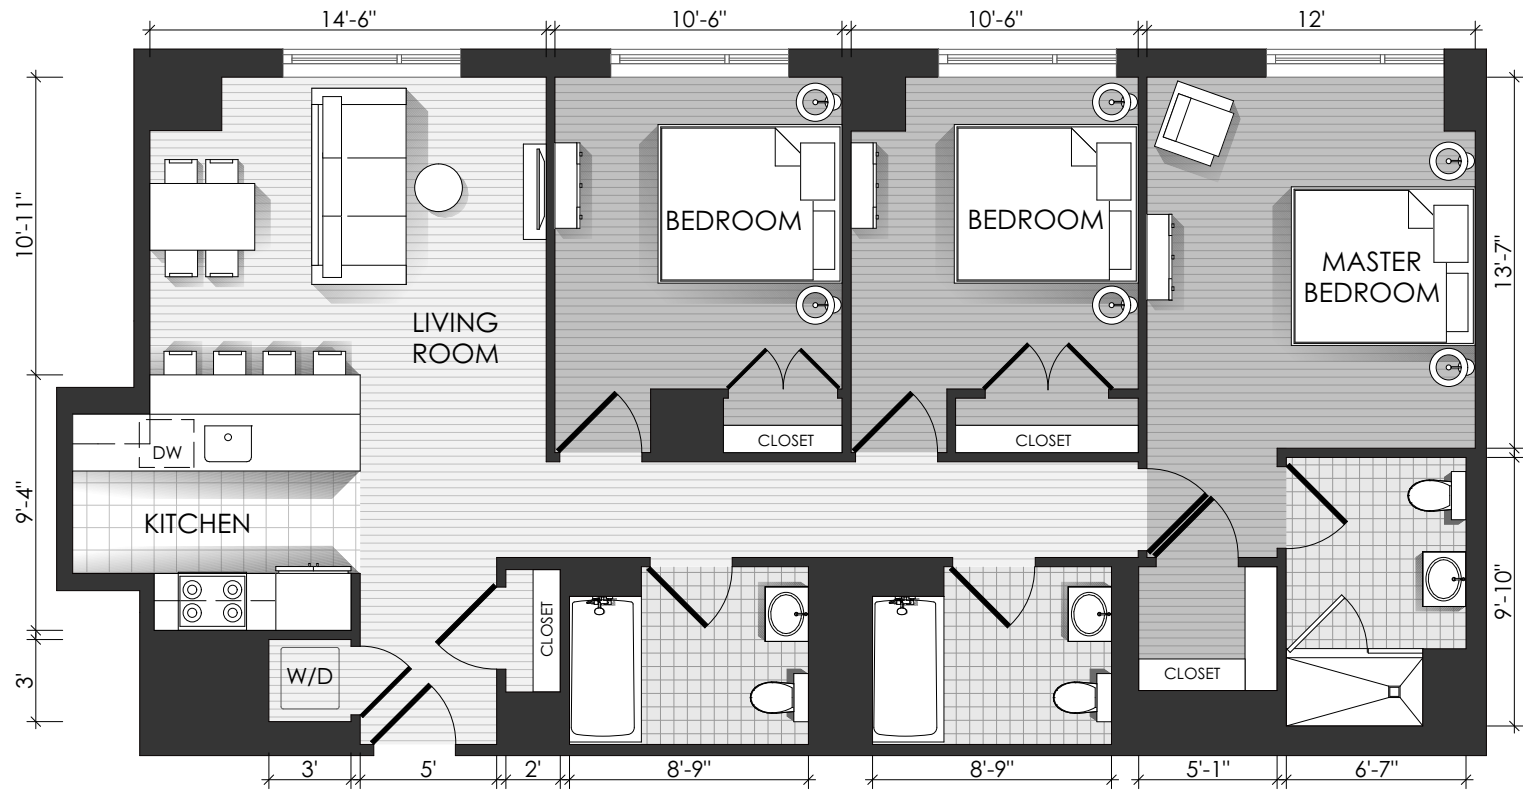

# PARKHILL CITY

LUXURY RESIDENCES

152-11 89th Avenue,  
Jamaica, NY 11432

14 th Floor - 1426  
3 BEDROOMS

◀ 89th Avenue