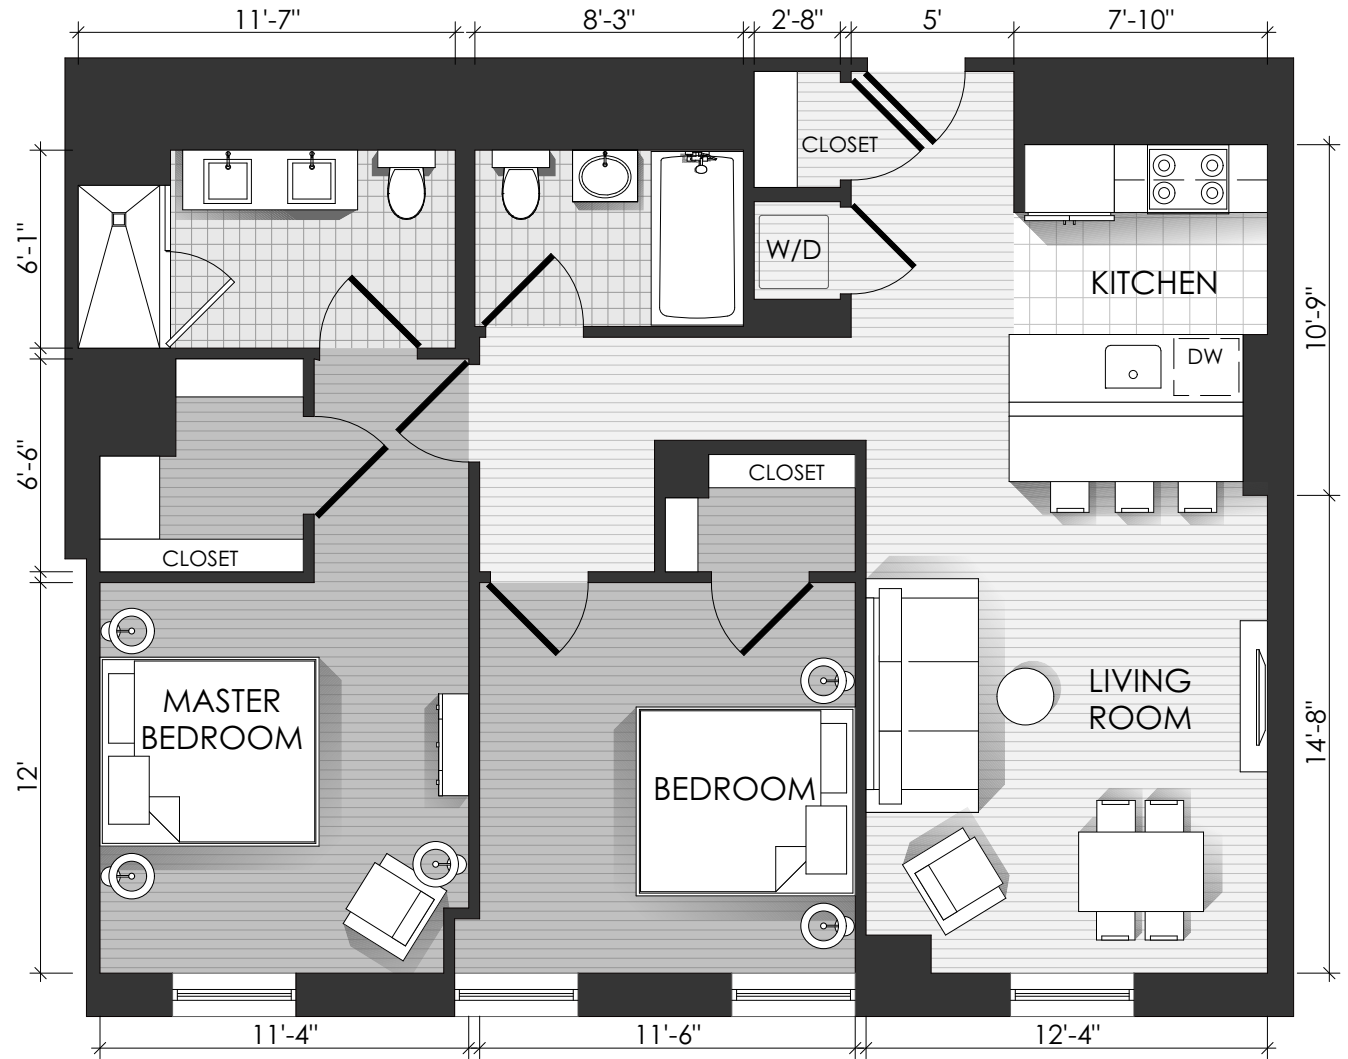

PARKHILL CITY

LUXURY RESIDENCES

152-11 89th Avenue,
Jamaica, NY 11432

4th Floor - 410
2 BEDROOMS

◀ 89th Avenue