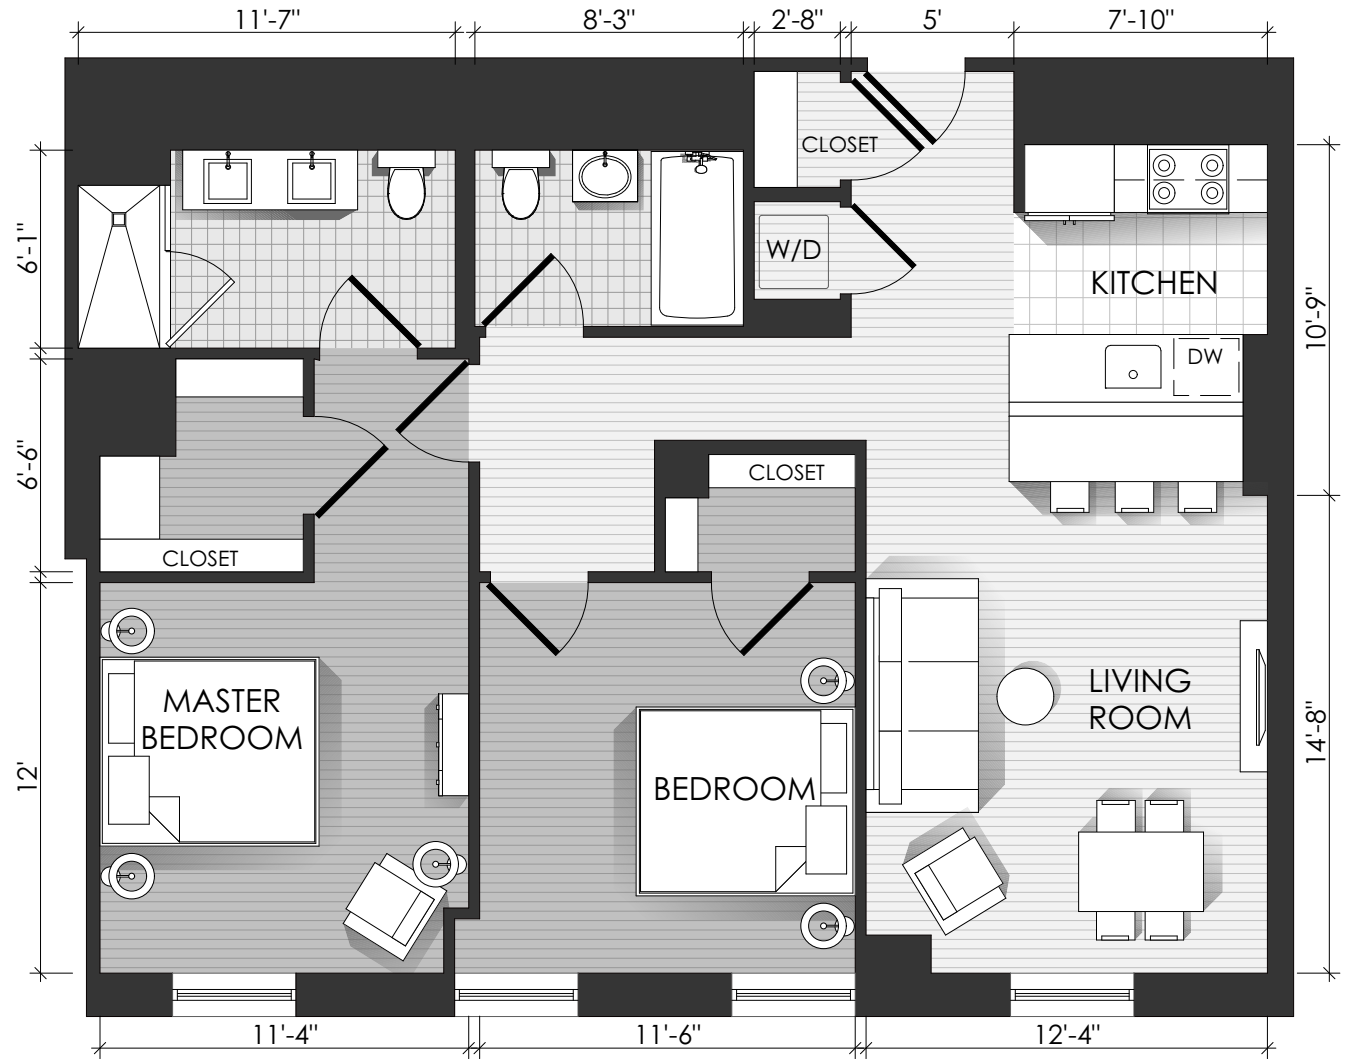

# PARKHILL CITY

LUXURY RESIDENCES

152-11 89th Avenue,  
Jamaica, NY 11432

7th Floor - 710  
2 BEDROOMS

◀ 89th Avenue